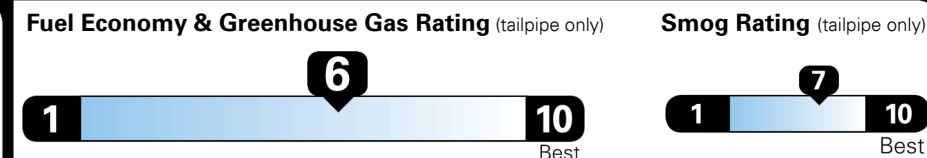

EPA DOT Fuel Economy and Environment

Gasoline Vehicle

Fuel Economy
31 MPG
combined city/hwy
3.2 gallons per 100 miles
Large Cars range from 14 to 140 MPG. The best vehicle rates 132 MPGe.
27 city
37 highway

You save $750
in fuel costs over 5 years compared to the average new vehicle.

Annual fuel cost $1,450

This vehicle emits 293 grams CO₂ per mile. The best emits 0 grams per mile (tailpipe only). Producing and distributing fuel also create emissions; learn more at fuelconomy.gov.

Actual results will vary for many reasons, including driving conditions and how you drive and maintain your vehicle. The average new vehicle gets 28 MPG and costs $8,000 to fuel over 5 years. Cost estimates are based on 15,000 miles per year at $ 2.95 per gallon. MPGe is miles per gasoline gallon equivalent. Vehicle emissions are a significant cause of climate change and smog.

fuelconomy.gov

Calculate personalized estimates and compare vehicles

Manufacturer's suggested retail price includes manufacturer's recommended pre-delivery service. Gasoline license and title fees state and local taxes and dealer installed options and accessories are not included in the manufacturer's suggested retail price. This label has been affixed to this vehicle by Hyundai Motor America, pursuant to the requirements of 15 U.S.C. 1231 et seq. which prohibits its removal or alteration prior to delivery to the ultimate purchaser.

**PARTS CONTENT INFORMATION
FOR VEHICLE IN THIS CARLINE:**
U.S./CANADIAN PARTS CONTENT: 2 %
MAJOR SOURCES OF FOREIGN PARTS CONTENT: KOREA: 85 %

Note: Parts content does not include final assembly, distribution, or other non-parts costs.

FOR THIS VEHICLE:
FINAL ASSEMBLY POINT: ASAN, KOREA
COUNTRY OF ORIGIN:
ENGINE: KOREA
TRANSMISSION: KOREA