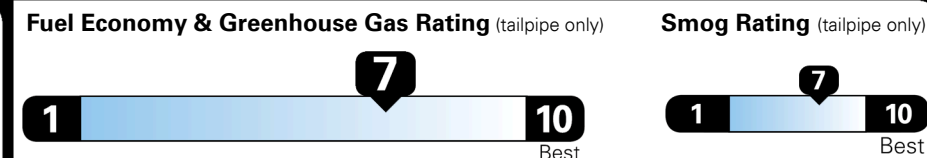

Inland Freight & Handling : \$1,375.00
Total Price : **\$42,279.00**

The all-purpose hybrid SUV.
Now with Bluelink+ Connected Services.

EPA DOT Fuel Economy and Environment

Gasoline Vehicle

Fuel Economy

37 MPG
combined city/hwy

Small SUVs range from 14 to 118 MPG. The best vehicle rates 140 MPGe.

37 city
36 highway

2.7 gallons per 100 miles

You save
\$2,500
in fuel costs
over 5 years
compared to the average new vehicle.

Annual fuel cost
\$1,450